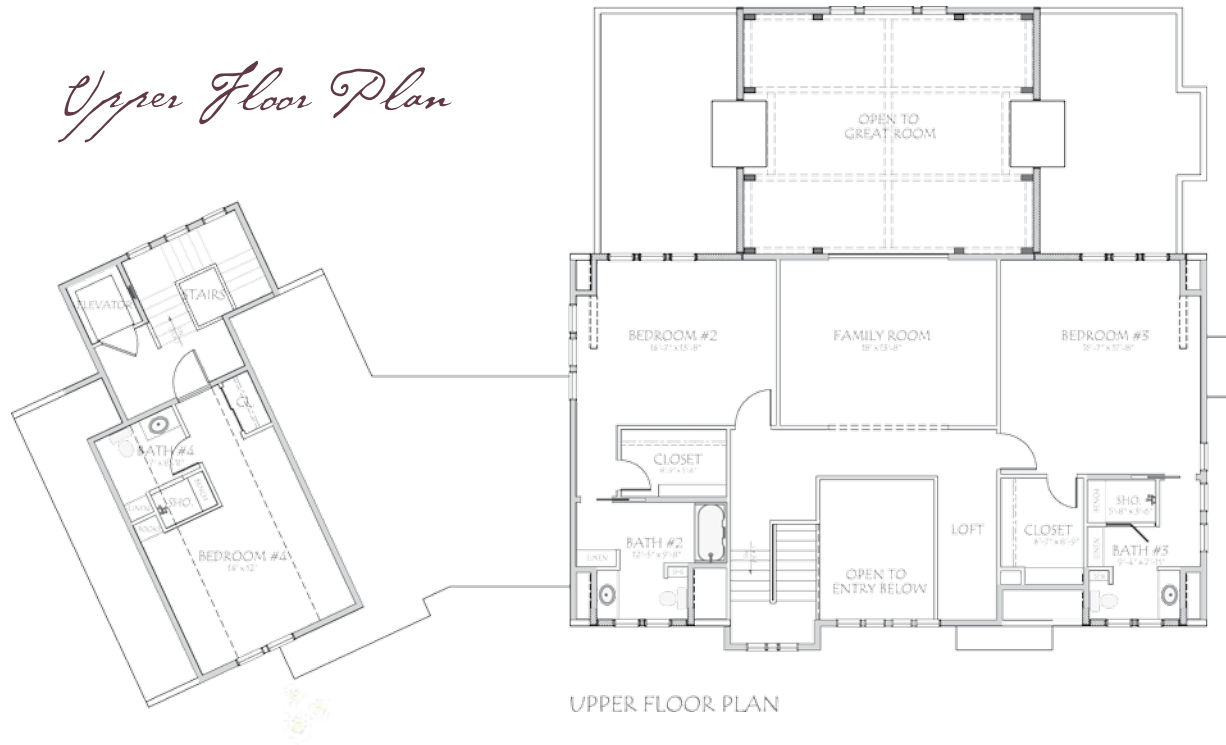

*Upper Floor Plan*

*Lower Floor Plan*

Banner Elk, NC | 828-387-7192  
www.TynecastleBuilders.com

*Tynecastle*

{ The sketches of Daniel Boone and his wife, Rebecca, are part of the preliminary work for the fresco that will grace the walls of Wyncall. Fresco artist Roger Nelson, co-founder and instructor of the Fine Arts League of the Carolinas in Asheville NC, is creating this one-of-a-kind masterpiece. }

AREA CALCULATIONS

LOWER FLOOR LIVING	1014	SQ. FT.
MAIN FLOOR LIVING	3110	SQ. FT.
UPPER FLOOR LIVING	1812	SQ. FT.
TOTAL HEATED-	5096	SQ. FT.

MAIN FLOOR PLAN

*One of a kind, one at a time has never been more true...*

At the foot of Grandfather Mountain, carved out of 20 private acres reserved for Tynecastle's founder, Wyncall is a 5000 sq ft timber frame unique to its site and influence. With its distressed and weathered frame, heated stone floor, clay finished walls, dueling fireplaces, stone tub, and frescoes, no detail has been overlooked. Reclaimed chestnut and hardwoods hide all the modern luxuries one expects and accent unexpected amenities reserved for your favorite pair of slippers.