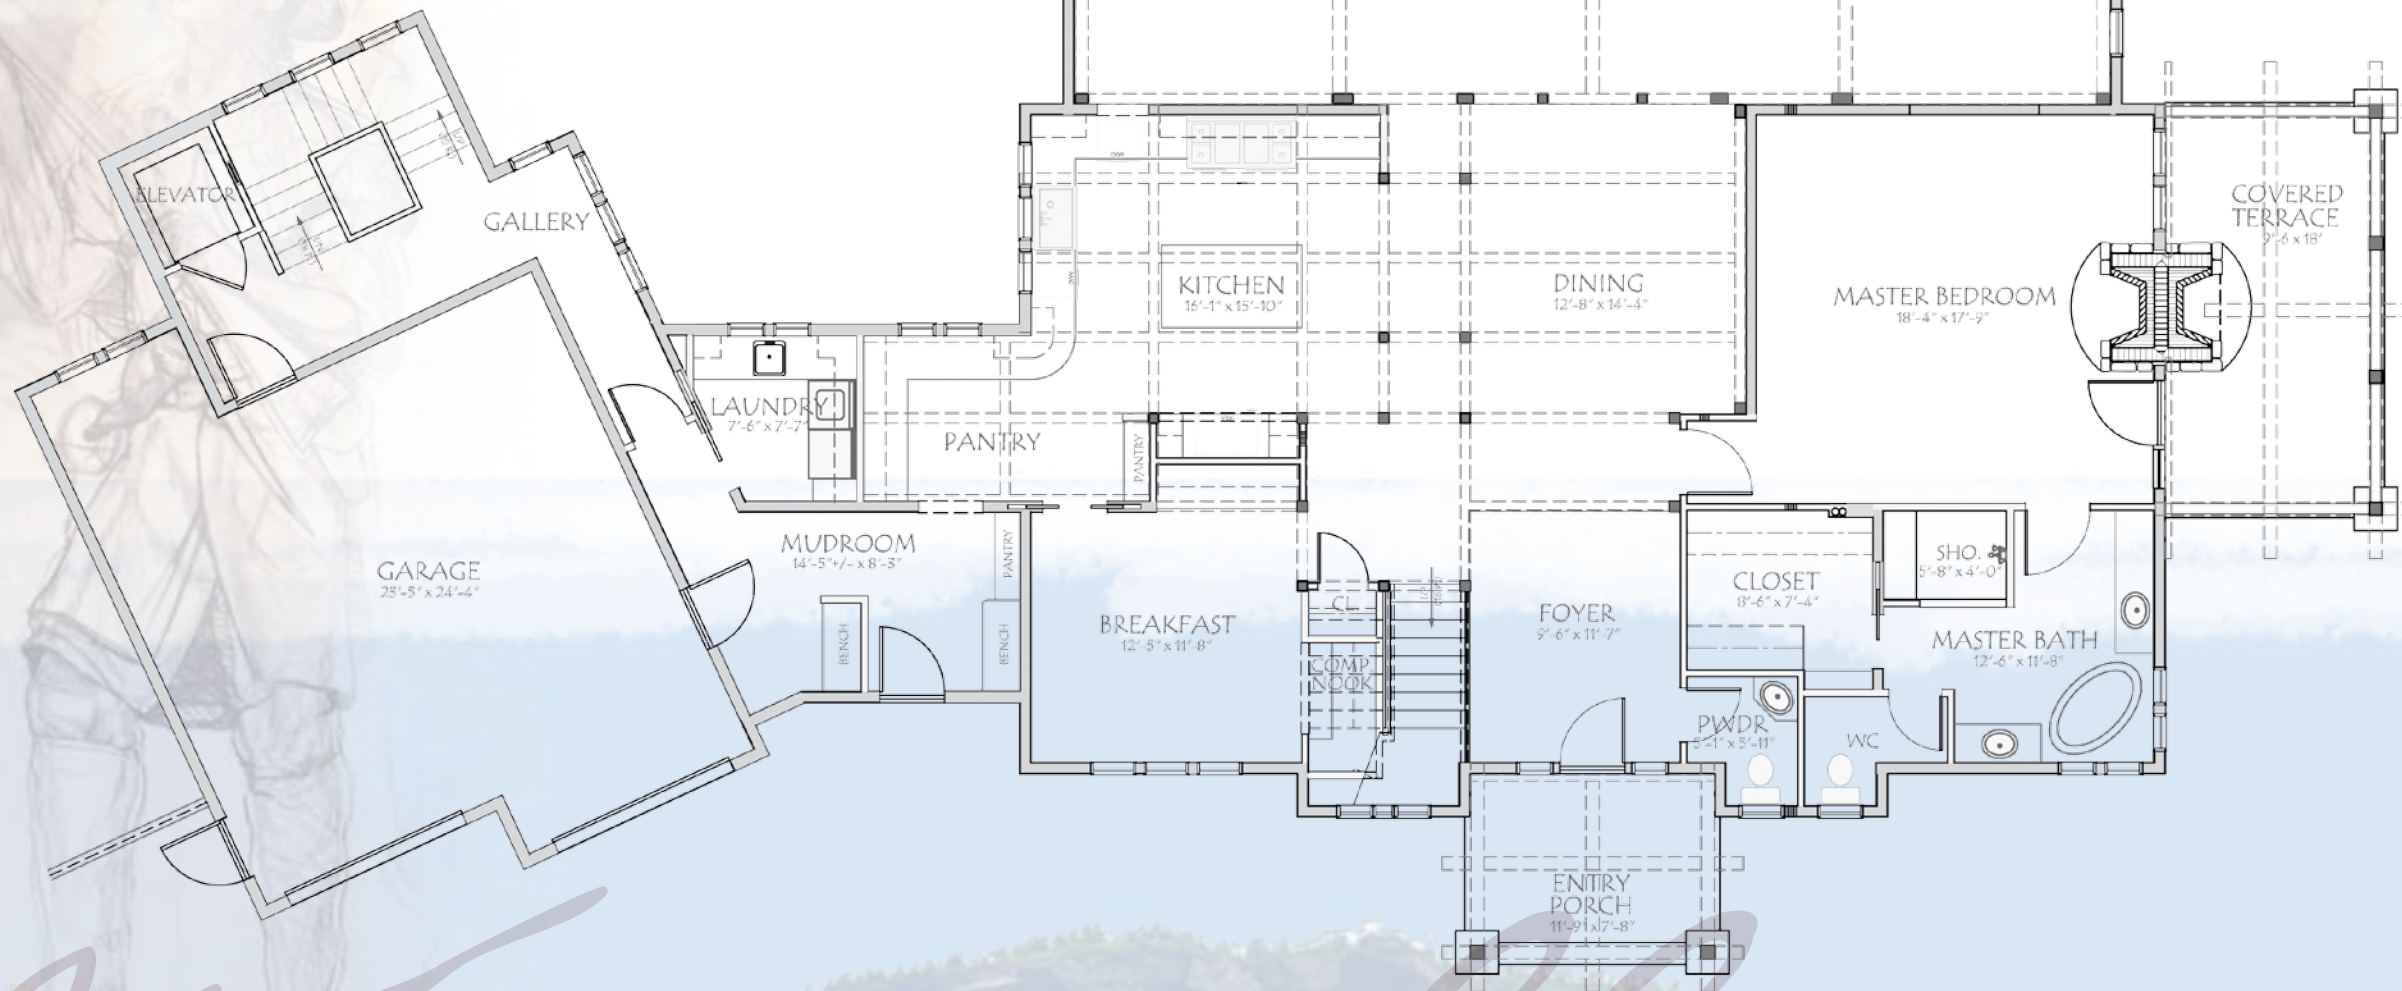

*Upper Floor Plan*

*Lower Floor Plan*

Banner Elk, NC | 828-387-7192  
www.TynecastleBuilders.com

*Tynecastle*

{ The sketches of Daniel Boone and his wife, Rebecca, are part of the preliminary work for the fresco that will grace the walls of Wyncall. Fresco artist Roger Nelson, co-founder and instructor of the Fine Arts League of the Carolinas in Asheville NC, is creating this one-of-a-kind masterpiece. }

AREA CALCULATIONS

LOWER FLOOR LIVING	1014	SQ. FT.
MAIN FLOOR LIVING	3110	SQ. FT.
UPPER FLOOR LIVING	1812	SQ. FT.
TOTAL HEATED-	5096	SQ. FT.

MAIN FLOOR PLAN

*One of a kind, one at a time has never been more true...*

At the foot of Grandfather Mountain, carved out of 20 private acres reserved for Tynecastle's founder, Wyncall is a 5000 sq ft timber frame unique to its site and influence. With its distressed and weathered frame, heated stone floor, clay finished walls, dueling fireplaces, stone tub, and frescoes, no detail has been overlooked. Reclaimed chestnut and hardwoods hide all the modern luxuries one expects and accent unexpected amenities reserved for your favorite pair of slippers.