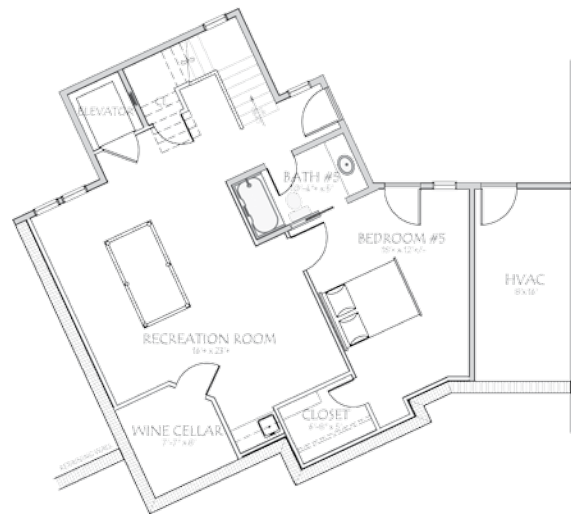

*Upper Floor Plan*

*Lower Floor Plan*

Banner Elk, NC | 828-387-7192  
www.TynecastleBuilders.com

*Tynecastle*

{ The sketches of Daniel Boone and his wife, Rebecca, are part of the preliminary work for the fresco that will grace the walls of Wyncall. Fresco artist Roger Nelson, co-founder and instructor of the Fine Arts League of the Carolinas in Asheville NC, is creating this one-of-a-kind masterpiece. }

AREA CALCULATIONS

LOWER FLOOR LIVING	1014	SQ. FT.
MAIN FLOOR LIVING	3110	SQ. FT.
UPPER FLOOR LIVING	1812	SQ. FT.
TOTAL HEATED-	5096	SQ. FT.

MAIN FLOOR PLAN

*One of a kind, one at a time has never been more true...*

At the foot of Grandfather Mountain, carved out of 20 private acres reserved for Tynecastle's founder, Wyncall is a 5000 sq ft timber frame unique to its site and influence. With its distressed and weathered frame, heated stone floor, clay finished walls, dueling fireplaces, stone tub, and frescoes, no detail has been overlooked. Reclaimed chestnut and hardwoods hide all the modern luxuries one expects and accent unexpected amenities reserved for your favorite pair of slippers.