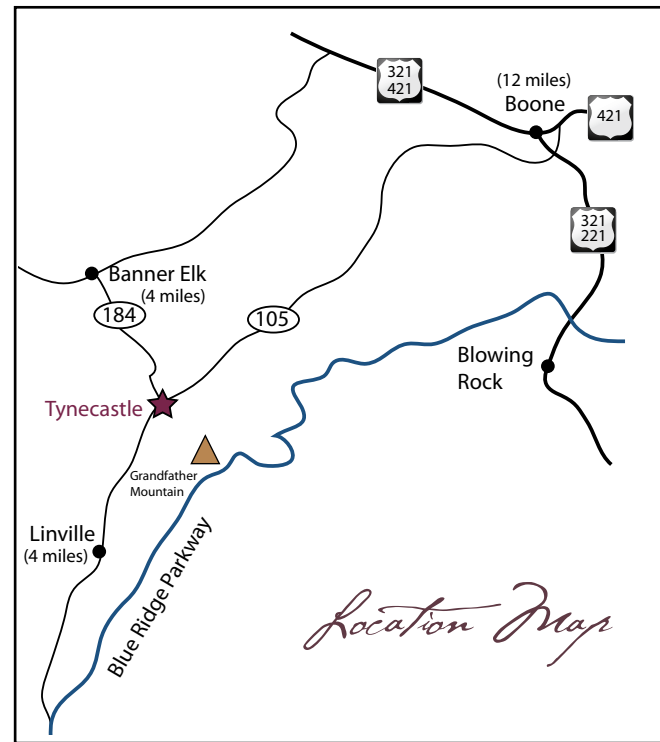

*Upper Floor Plan*

*Lower Floor Plan*

Banner Elk, NC | 828-387-7192  
www.TynecastleBuilders.com

*Tynecastle*

{ The sketches of Daniel Boone and his wife, Rebecca, are part of the preliminary work for the fresco that will grace the walls of Wyncall. Fresco artist Roger Nelson, co-founder and instructor of the Fine Arts League of the Carolinas in Asheville NC, is creating this one-of-a-kind masterpiece. }

Seemingly miles, yet minutes away lies a neighborhood fifty years in the making. Located between Linville and Banner Elk in the heart of the High Country is Tynecastle, a village of Scottish descent. Within its gates time stands still, storied stone cottages and a castle blend into and inspire our newer homes. Stars and fireflies compete in nature's own nightly fireworks. Deer and turkey graze at wood's edge as hawks soar above. With 84 home sites nestled on 500 acres, Tynecastle is not only the best kept secret in the mountains, it is truly living for the few.

At the foot of Grandfather Mountain, carved out of 20 private acres reserved for Tynecastle's founder, Wyncall is a 5000 sq ft timber frame unique to its site and influence. With its distressed and weathered frame, heated stone floor, clay finished walls, dueling fireplaces, stone tub, and frescoes, no detail has been overlooked. Reclaimed chestnut and hardwoods hide all the modern luxuries one expects and accent unexpected amenities reserved for your favorite pair of slippers.